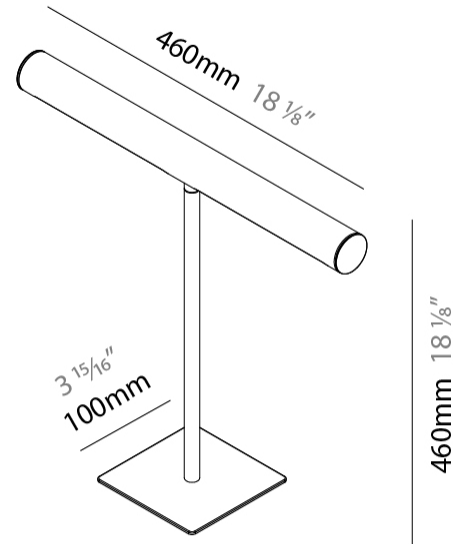

ELLE PORTABLE

D204005-

base number Finish
Options

1. To build a product code in our configurator select the specify button on the base model # product page
2. To build a manual product code on this datasheet choose from the options listed below in blue font and add the suffix to the base model #

GENERAL

Series: Elle
Brand: Zaneen
Division: Design
Mounting Type: Portable
Mounting Location: Table
Subcategory: Task

PHYSICAL

Shape: Cylinder
Length (mm): 460
Length (in): 18 1/8
Width (mm): 100
Width (in): 3 15/16
Height (mm): 460
Height (in): 18 1/8
Light Distribution: Direct
Diffuser: Acrylic Bi-Satin
Fixture Finish: MBK / MWH / MCB
Fixture Material: Aluminum

ELECTRICAL

Lamp Type: LED
Input Wattage (W): 6
Dimming: Touch Dimming
Driver Included: Yes
Driver Location: Inline Transformer Plug
Driver Class: Class 2
Input Voltage (V): 120 - 277
Output Voltage (V): 24

LED

Color Temperature (°K): 3000
CRI: >90 CRI
Lamp Life (hrs): 50000

OPTICAL

RATINGS AND CERTIFICATIONS

Certified By: Certified for North American Standards
IP rating: IP20

PROJECT
TYPE
SPECIFIER
QUANTITY
DATE